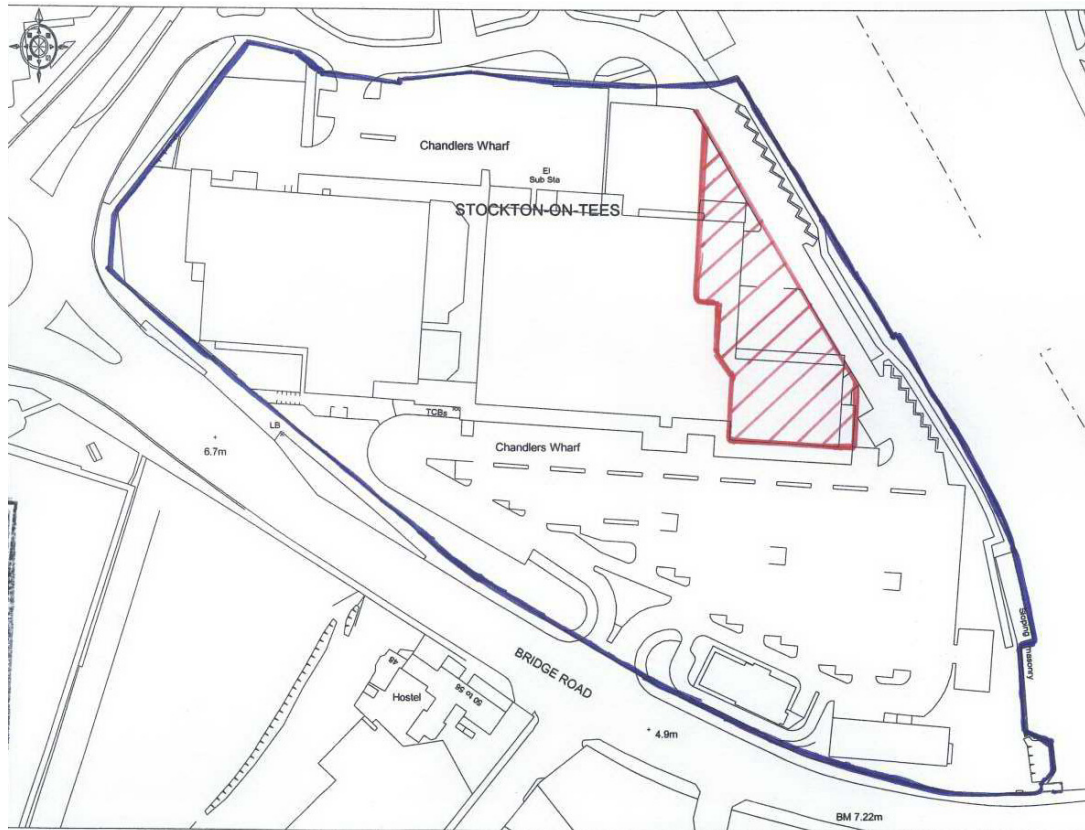

06/3426/FUL
Former Netto Store/Mecca Bingo Club, Chandlers Wharf Retail Park,
Appendix reference 1 : Site location Plan

Former Netto Store/Mecca Bingo Club, Chandlers Wharf Retail Park,
Appendix reference 2 : Site layout plan

06/3426/FUL
Former Netto Store/Mecca Bingo Club, Chandlers Wharf Retail Park,
Appendix reference 4 : View of site frontage and adjoining premises