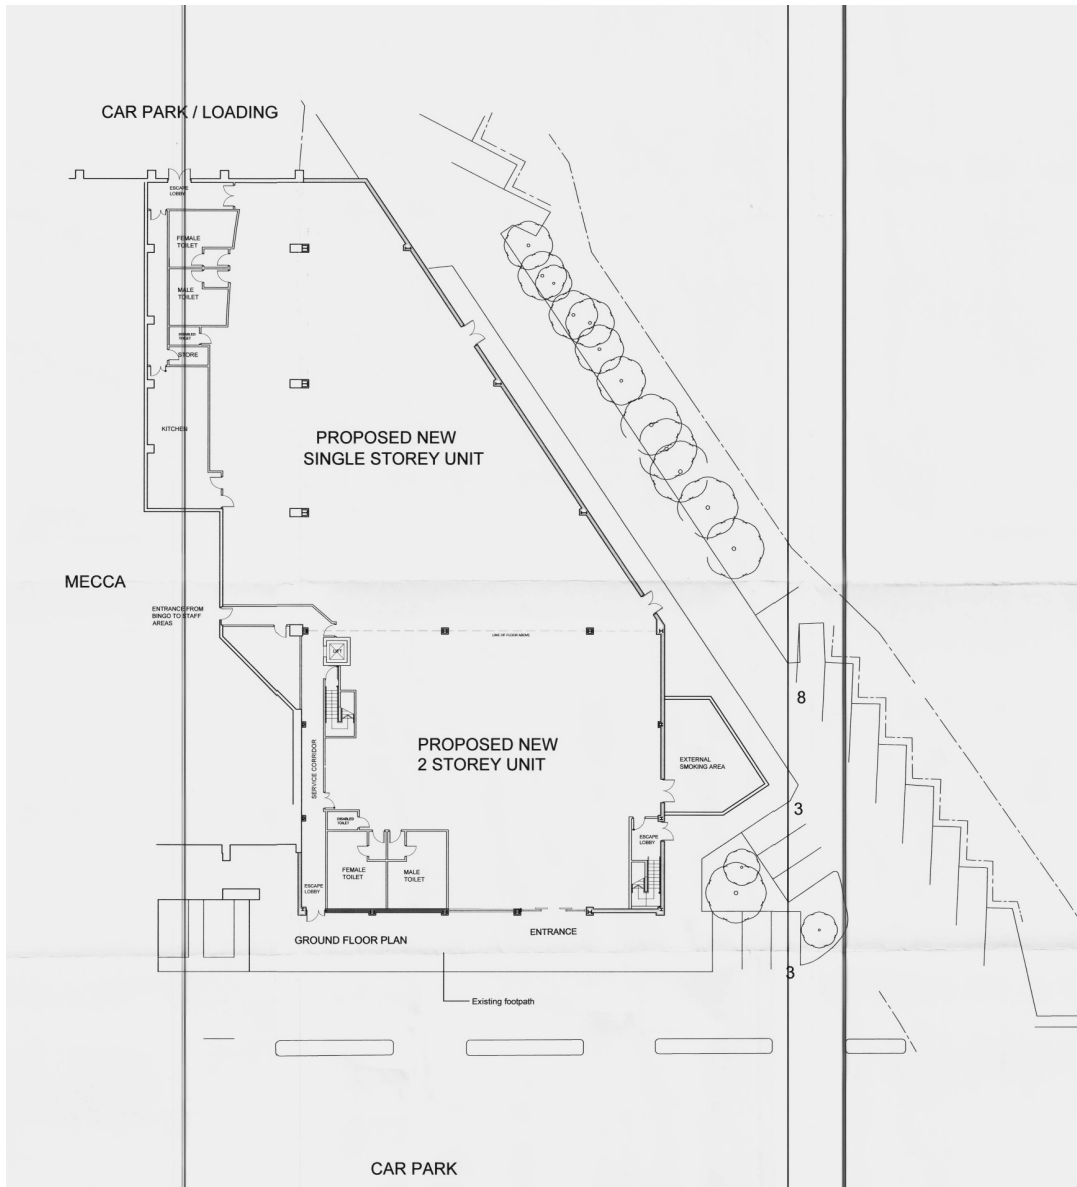

06/3426/FUL
Former Netto Store/Mecca Bingo Club, Chandlers Wharf Retail Park,
Appendix reference 1 : Site location Plan

Former Netto Store/Mecca Bingo Club, Chandlers Wharf Retail Park,
Appendix reference 2 : Site layout plan

06/3426/FUL
Former Netto Store/Mecca Bingo Club, Chandlers Wharf Retail Park,
Appendix reference 4 : View of site frontage and adjoining premises